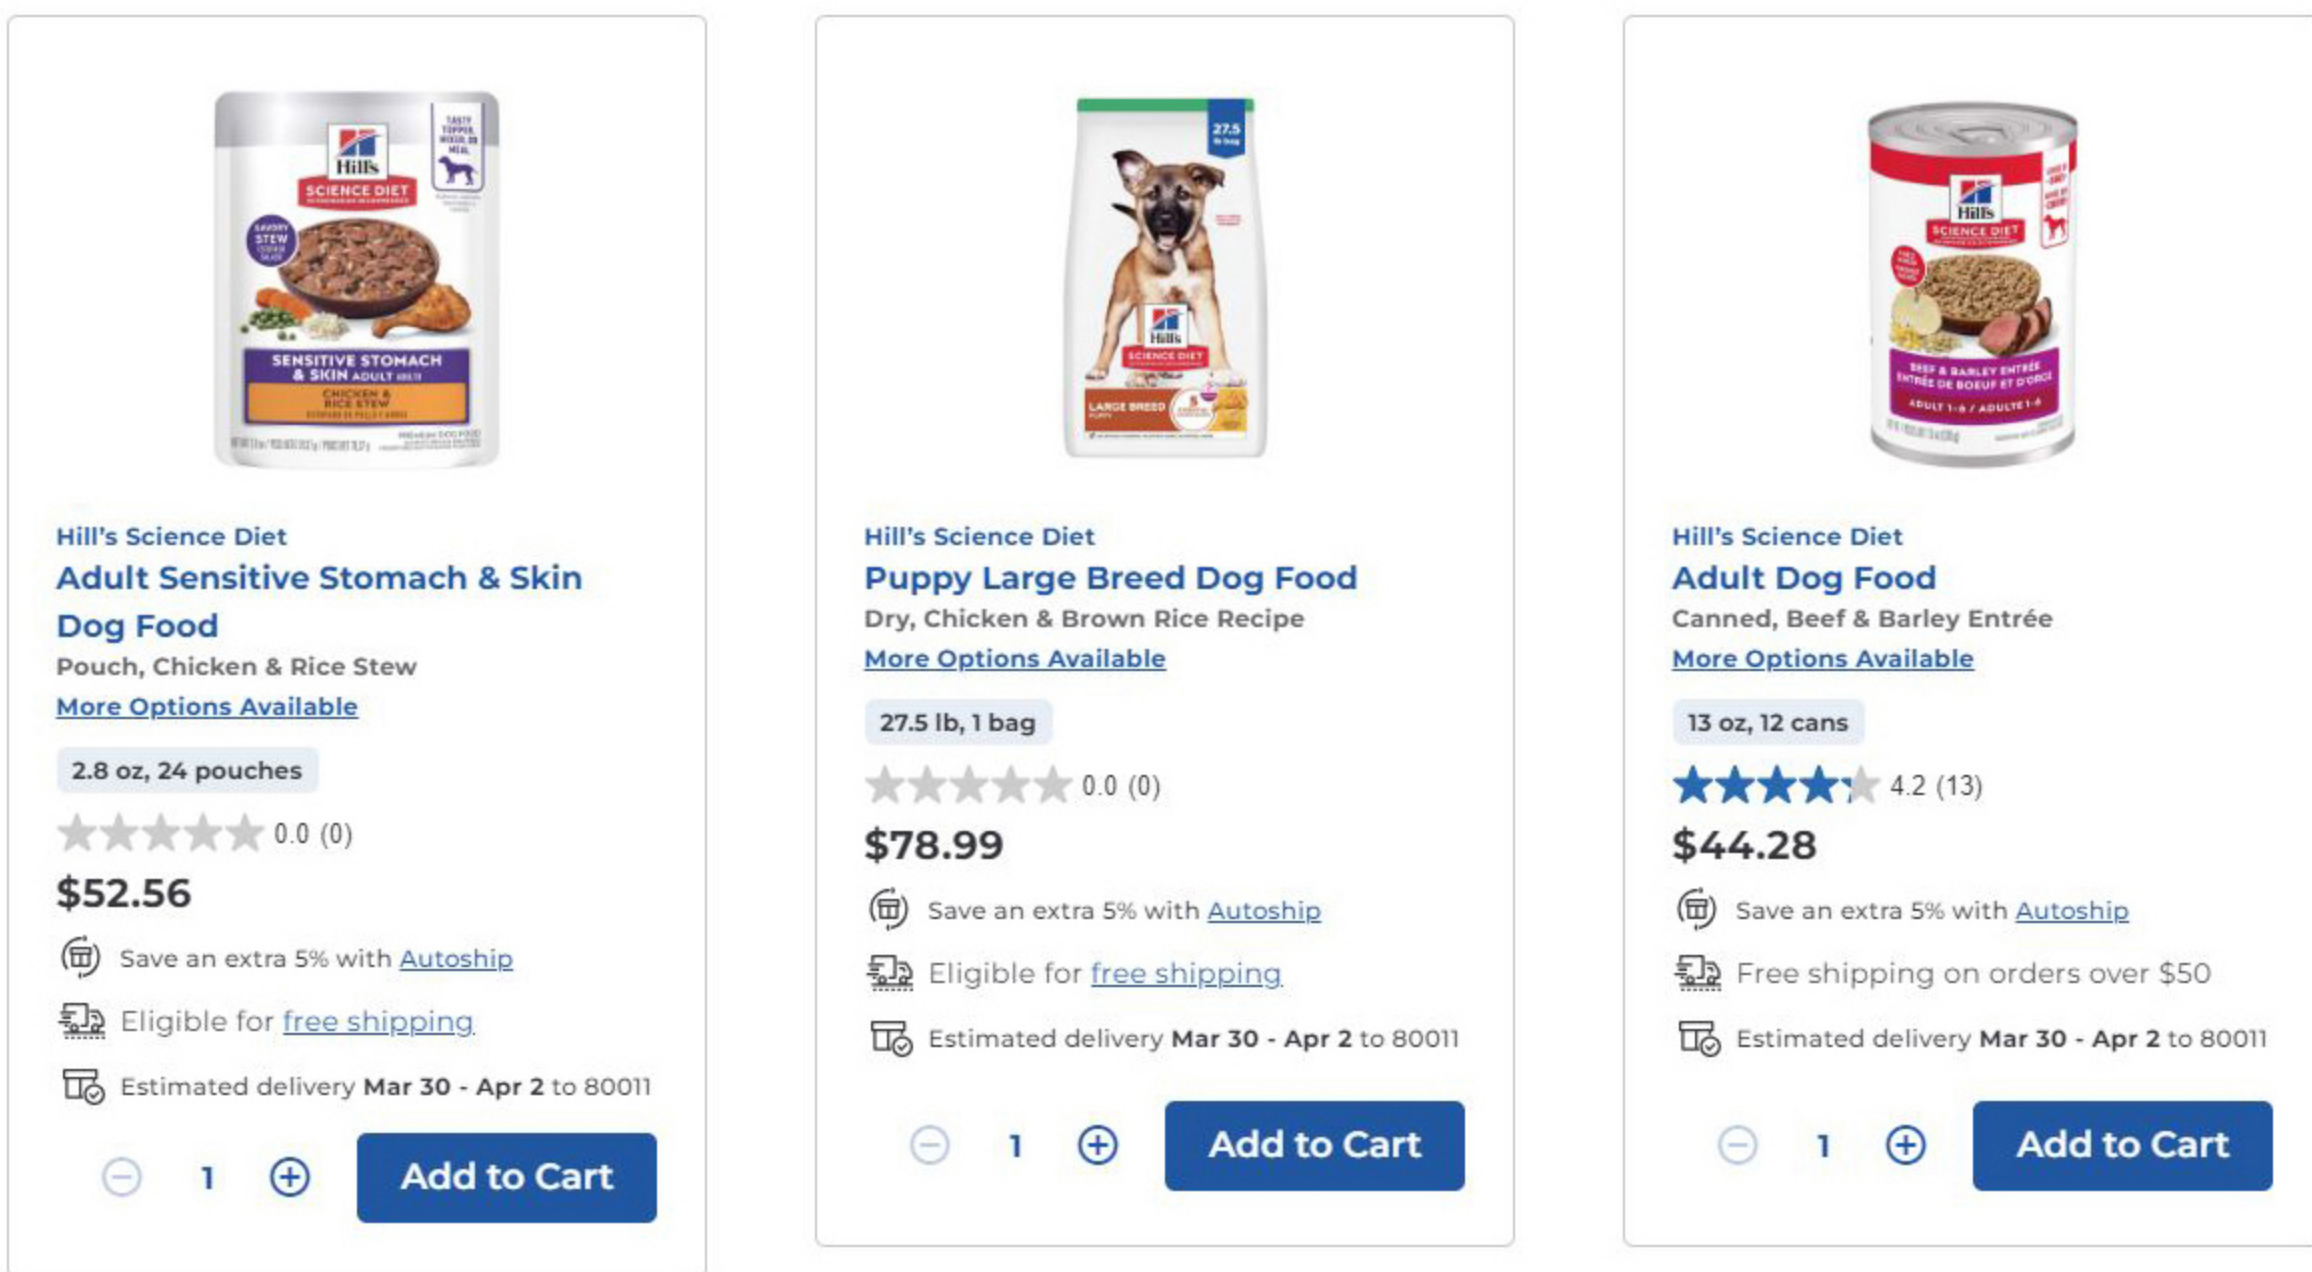

Hill's Science Diet
Adult Sensitive Stomach & Skin Dog Food
Pouch, Chicken & Rice Stew
[More Options Available](#)

2.8 oz, 24 pouches

★★★★★ 0.0 (0)

$52.56

Save an extra 5% with [Autoship](#)

Eligible for [free shipping](#)

Estimated delivery **Mar 30 - Apr 2** to 80011

1

Add to Cart

Hill's Science Diet
Puppy Large Breed Dog Food
Dry, Chicken & Brown Rice Recipe
[More Options Available](#)

27.5 lb, 1 bag

★★★★★ 0.0 (0)

$78.99

Save an extra 5% with [Autoship](#)

Eligible for [free shipping](#)

Estimated delivery **Mar 30 - Apr 2** to 80011

1

Add to Cart

Hill's Science Diet
Adult Dog Food
Canned, Beef & Barley Entrée
[More Options Available](#)

13 oz, 12 cans

★★★★★ 4.2 (13)

$44.28

Save an extra 5% with [Autoship](#)

Free shipping on orders over $50

Estimated delivery **Mar 30 - Apr 2** to 80011

1

Add to Cart

Looking for Hill's Prescription Diet?

Prescription Diet must be recommended by a veterinarian. Use our vet locator or talk to your current vet about Hill's to Home.

Find a Vet Near You

@HillsPet

From wet noses to wagging tails, we love to see happy, healthy pets. Tag your pet's pic with @HillsPet and share the love with us!

ADD YOUR PHOTO